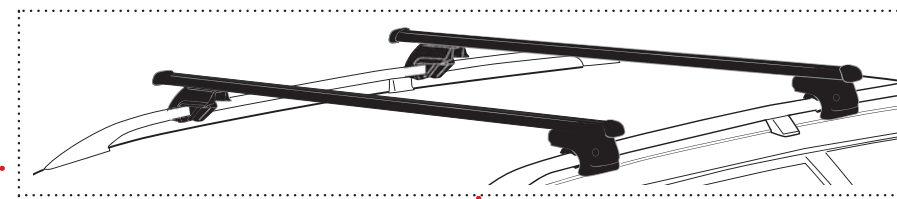

Practical and economical

Roof bars for standard roofs, permanent roof rails or fixed points

Classic - ready packaged

Classic - 2-piece system

The 2-piece system consists of
a.) Foot unit and load bar
b.) Fitting kit (CFK) tailored to the car model

Classic Roof bars	Standard	Fixed points		Roof rails		Rain gutters	
							
	CBC1	CFB1	CFB2	CRB1	CRB2	CGB1	CGB2
Max. load (kg)	75	75	75	100	100	75	75
Weight (kg) compl. roof bar	5.0	7.0	7.0	4.5	5.0	3.8	4.5
Ready packaged		x		x	x	x	x
No tools required	incl.	incl.	incl.	x	x	x	x
DIN / TÜV tested	x	x	x	x	x	x	x
System height (mm)	150	160	150-170	50	50	140	140